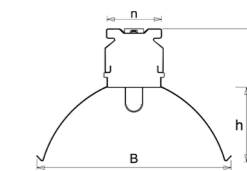

NLS-U T8
NLS-FB-D

Onderdelen rails NLS-P LED 1,53M

Onderdelen rails NLS-U T5 (op T8 rails) en NLS-U T8